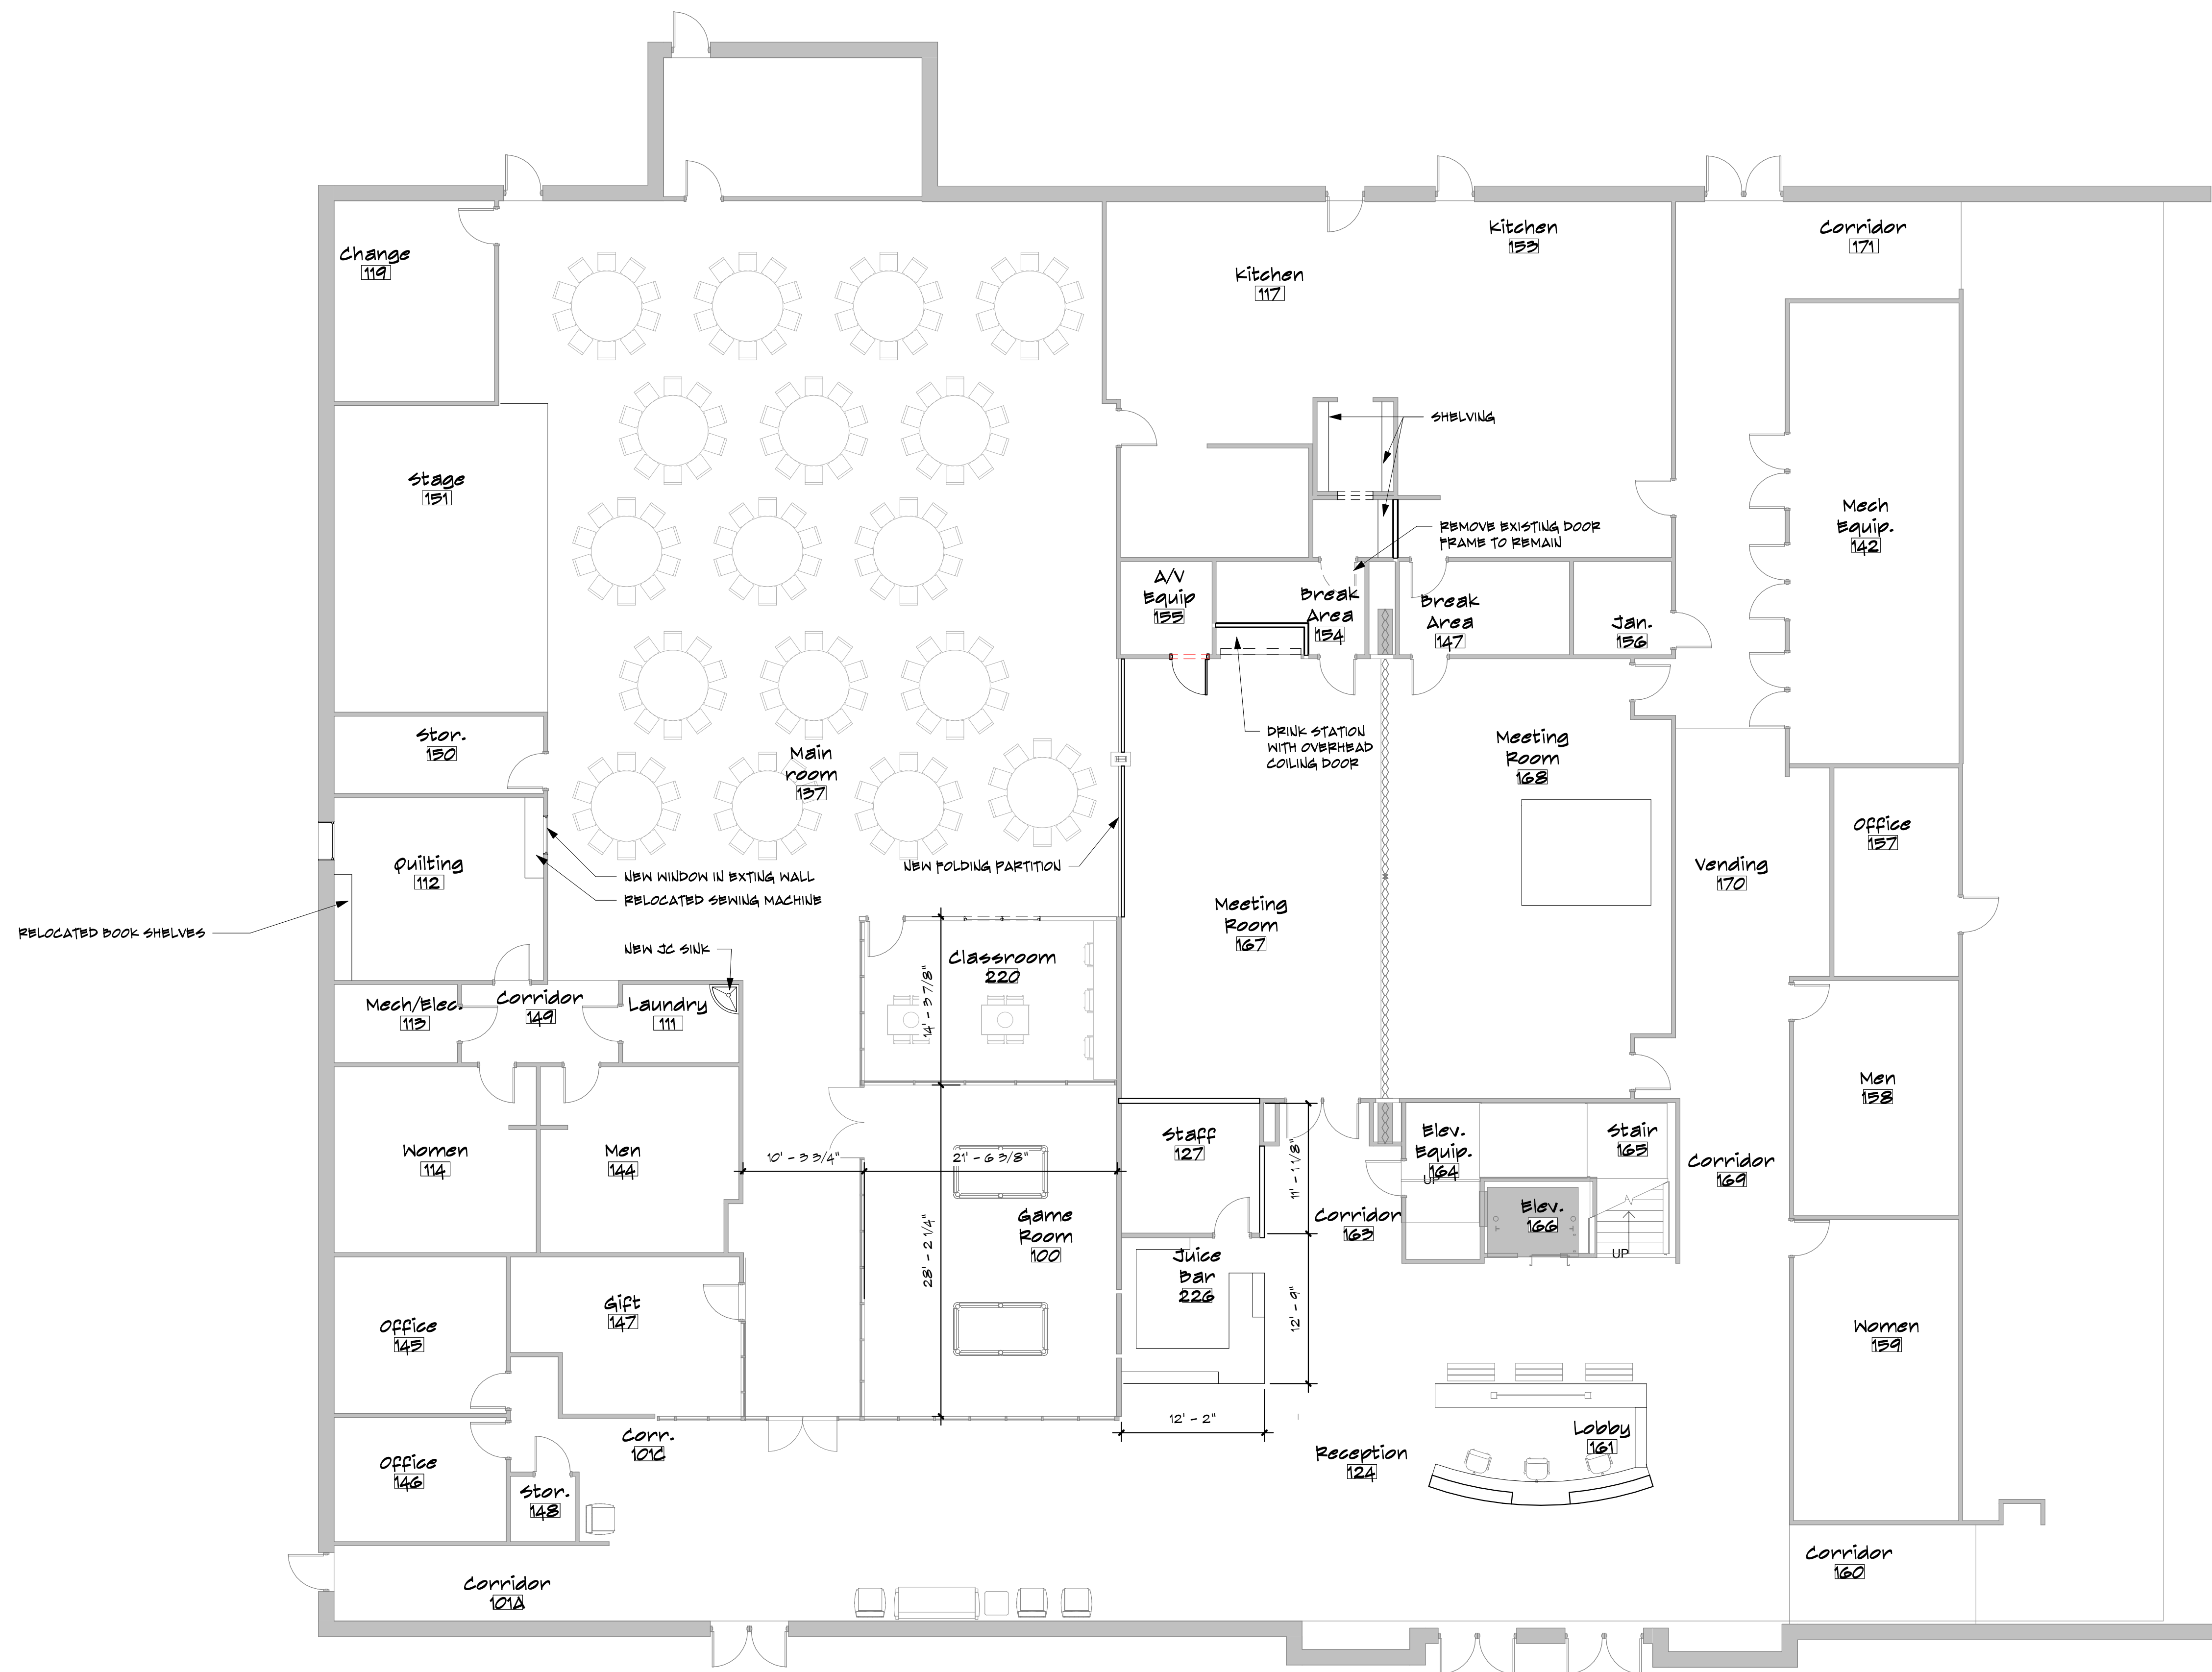

Sheet Title  
1st Level New Layout

Date

**A1.0**

**1 1ST LEVEL NEW LAYOUT**  
1/8" = 1'-0"